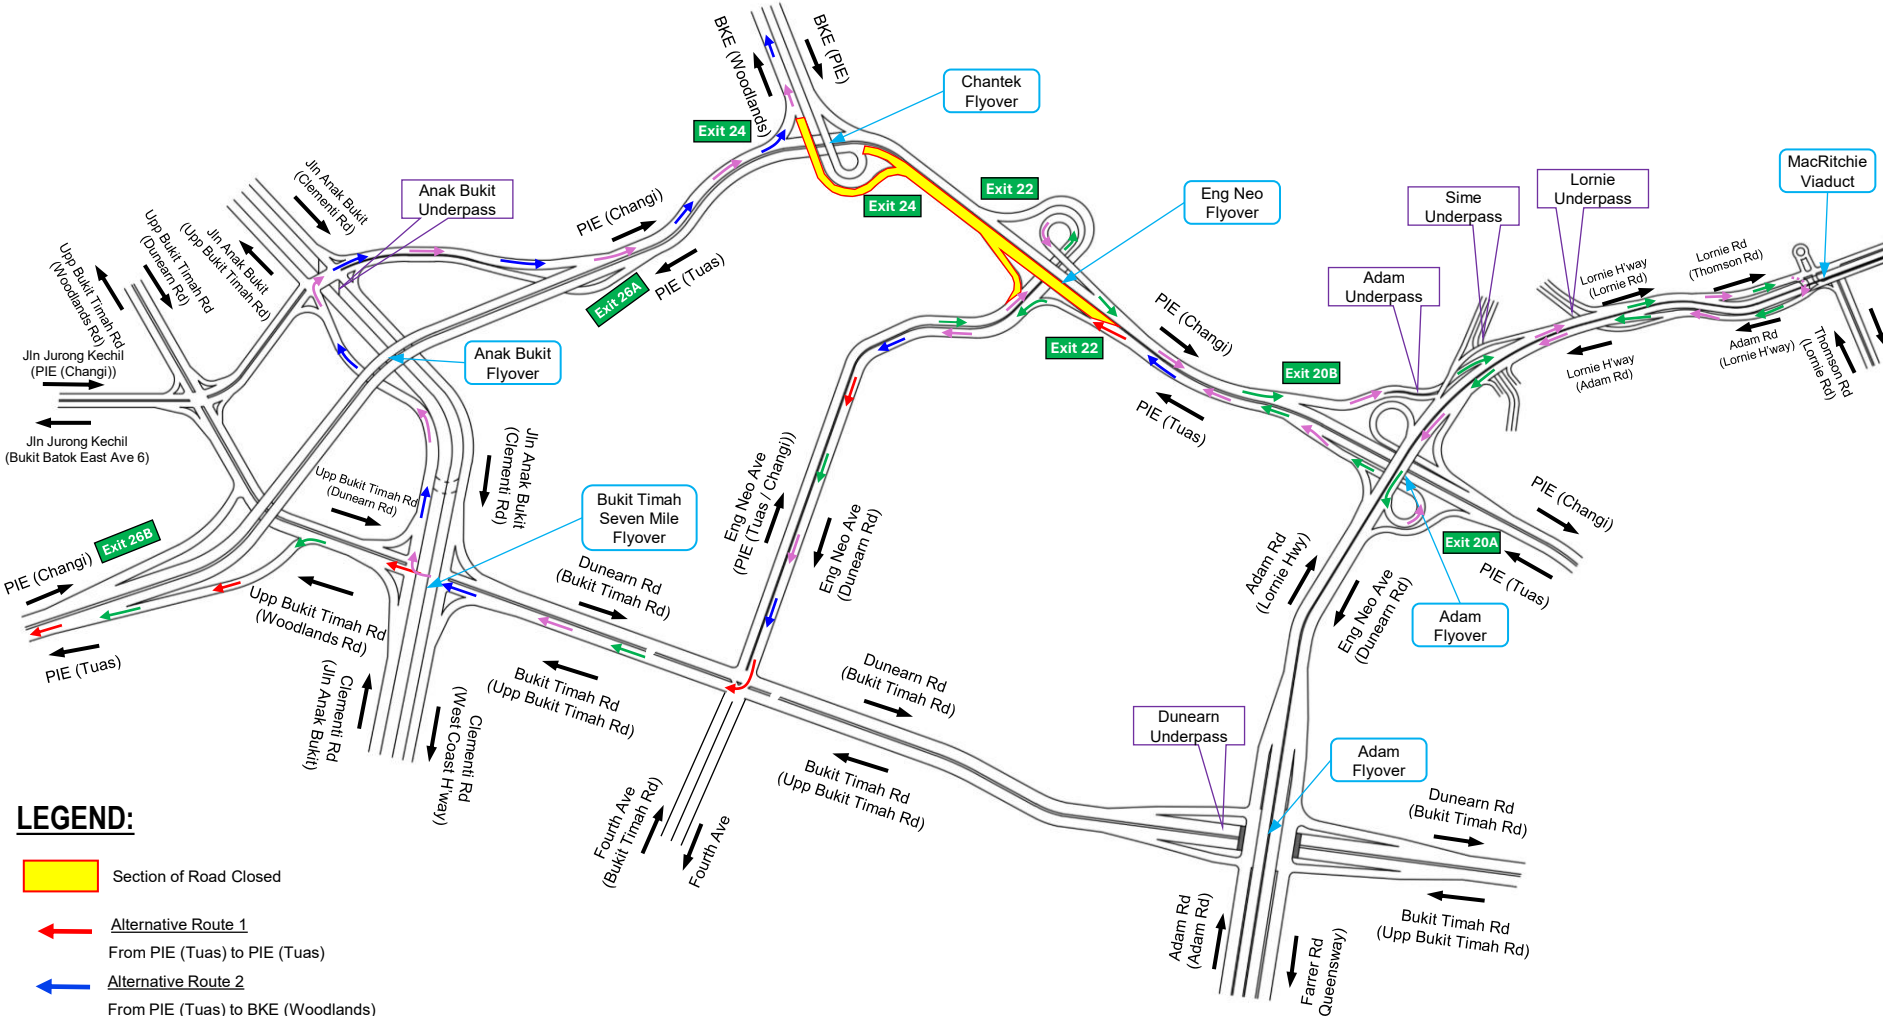

7 July 2026 to 11 July 2026
12.30 am to 05.00am (daily)

LEGEND:

- Section of Road Closed
- Alternative Route 1
From PIE (Tuas) to PIE (Tuas)
- Alternative Route 2
From PIE (Tuas) to BKE (Woodlands)
- Alternative Route 3
From Eng Neo Ave to PIE (Tuas)
- Alternative Route 4
From Eng Neo Ave to BKE (Woodlands)